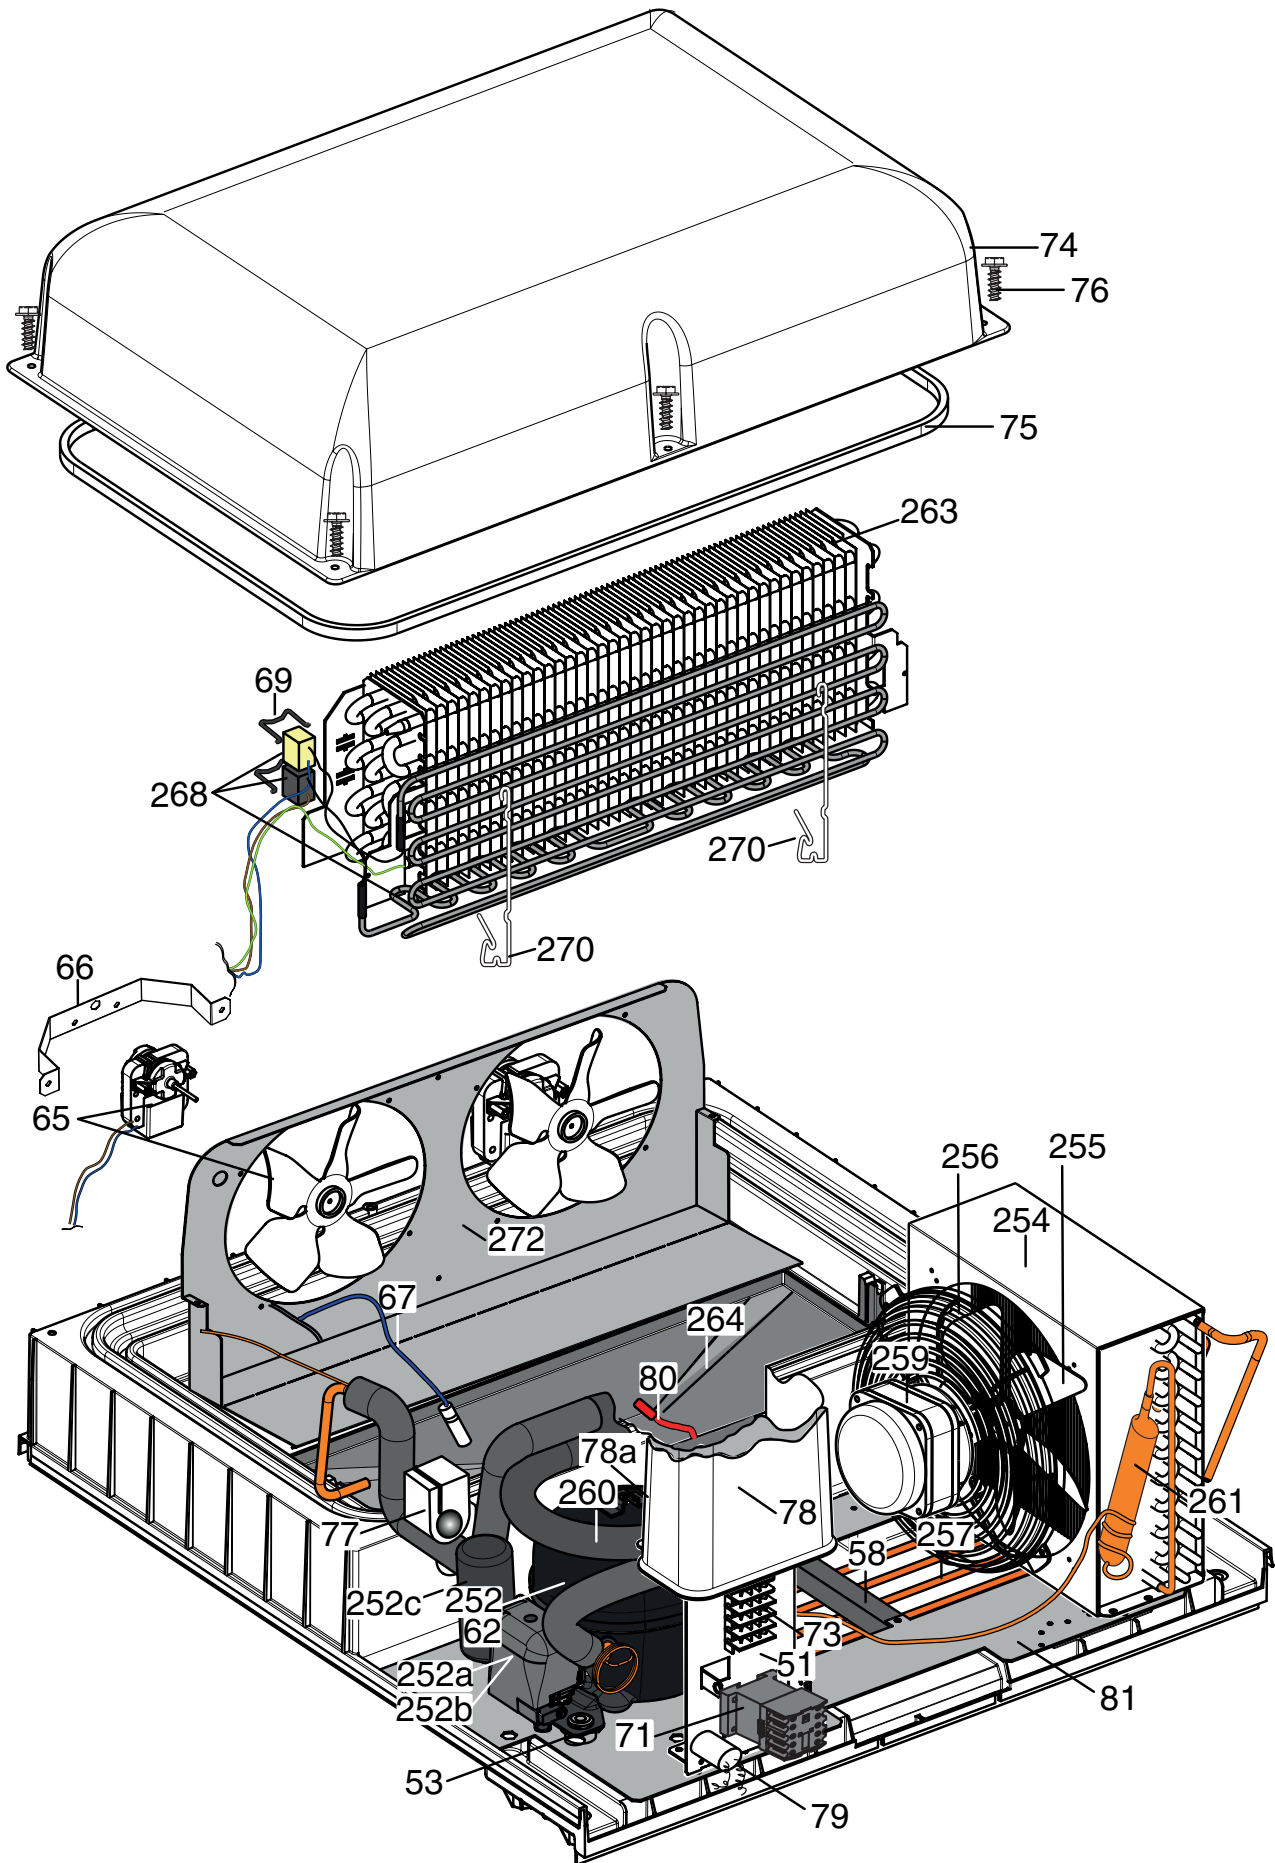

COOLING UNIT ASSEMBLY UP TO 37/2021