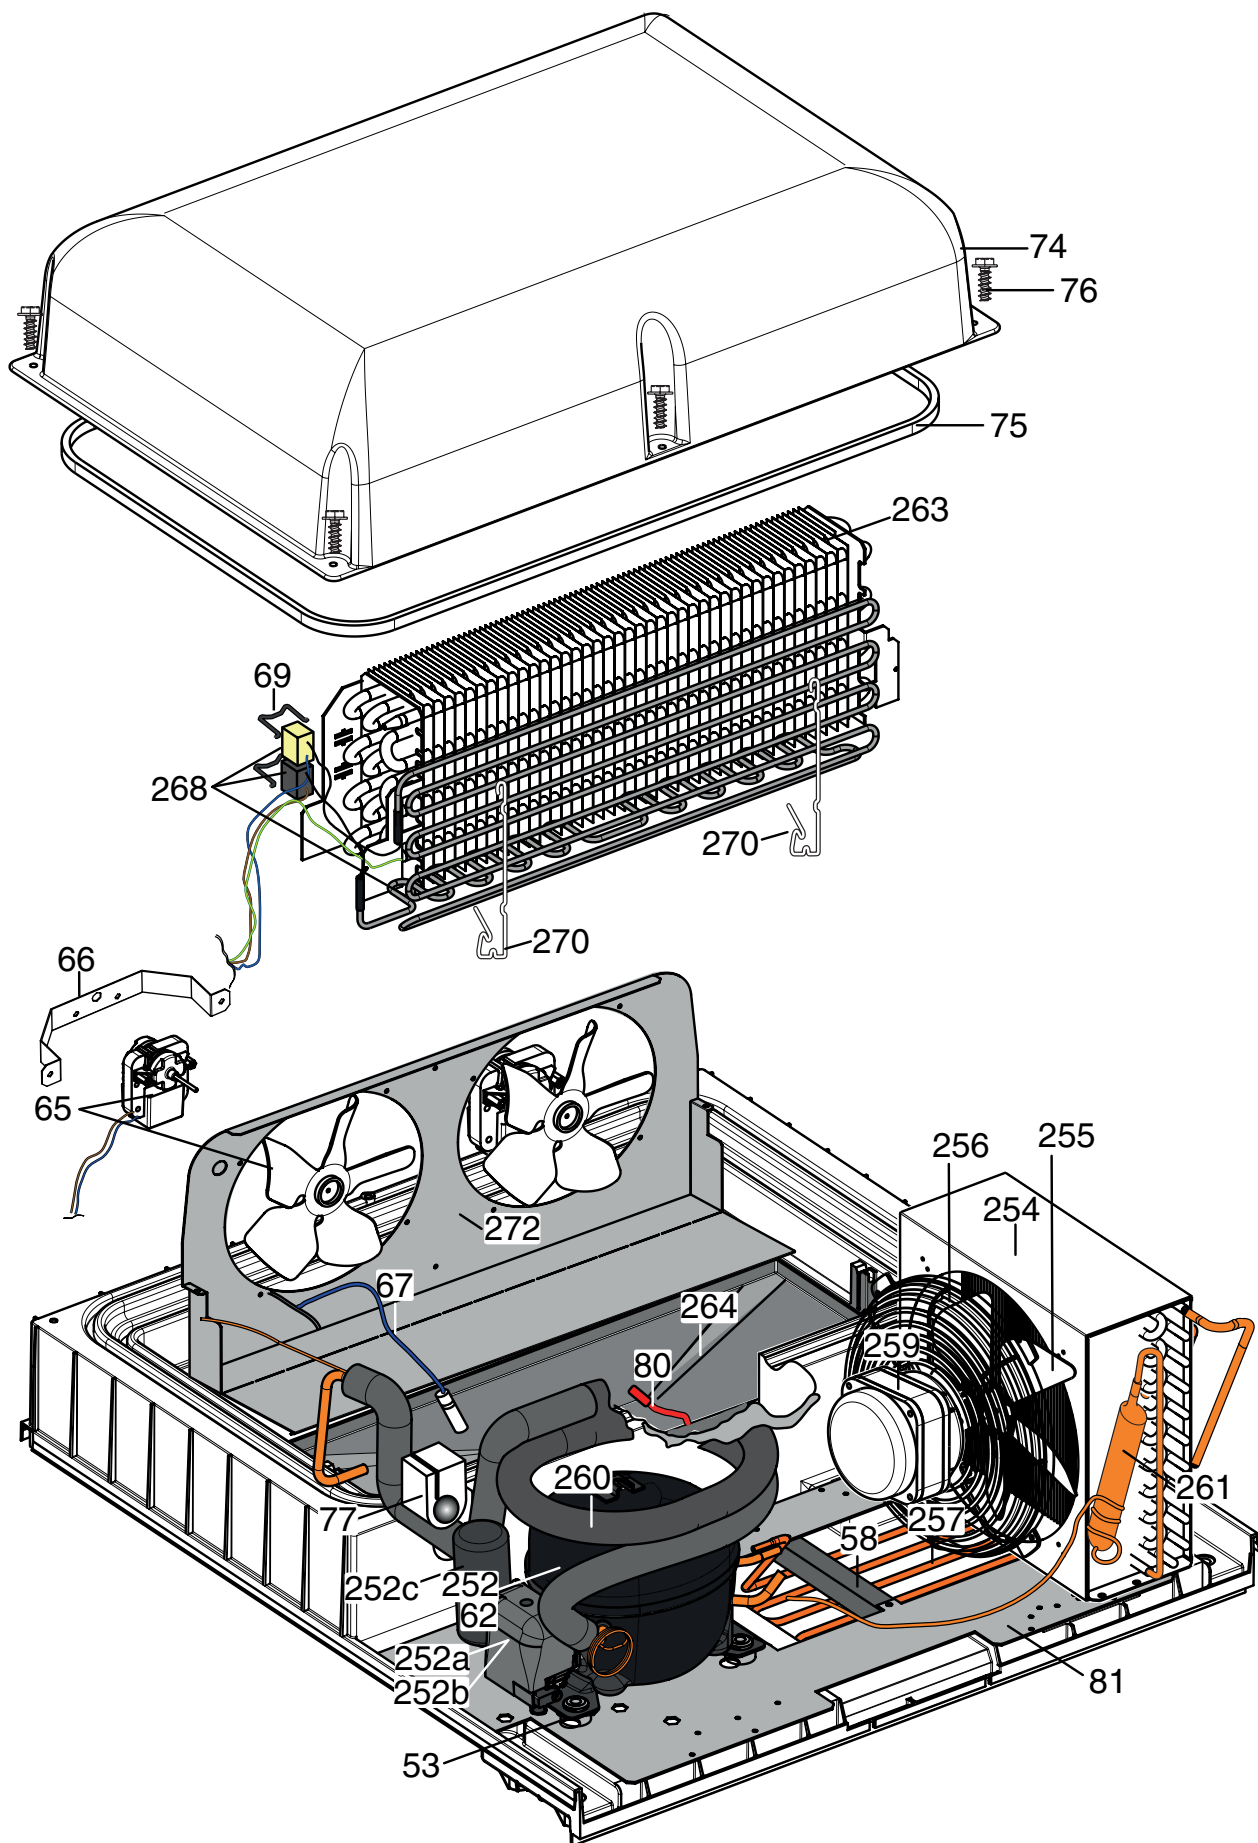

COOLING UNIT ASSEMBLY FROM 38/2021