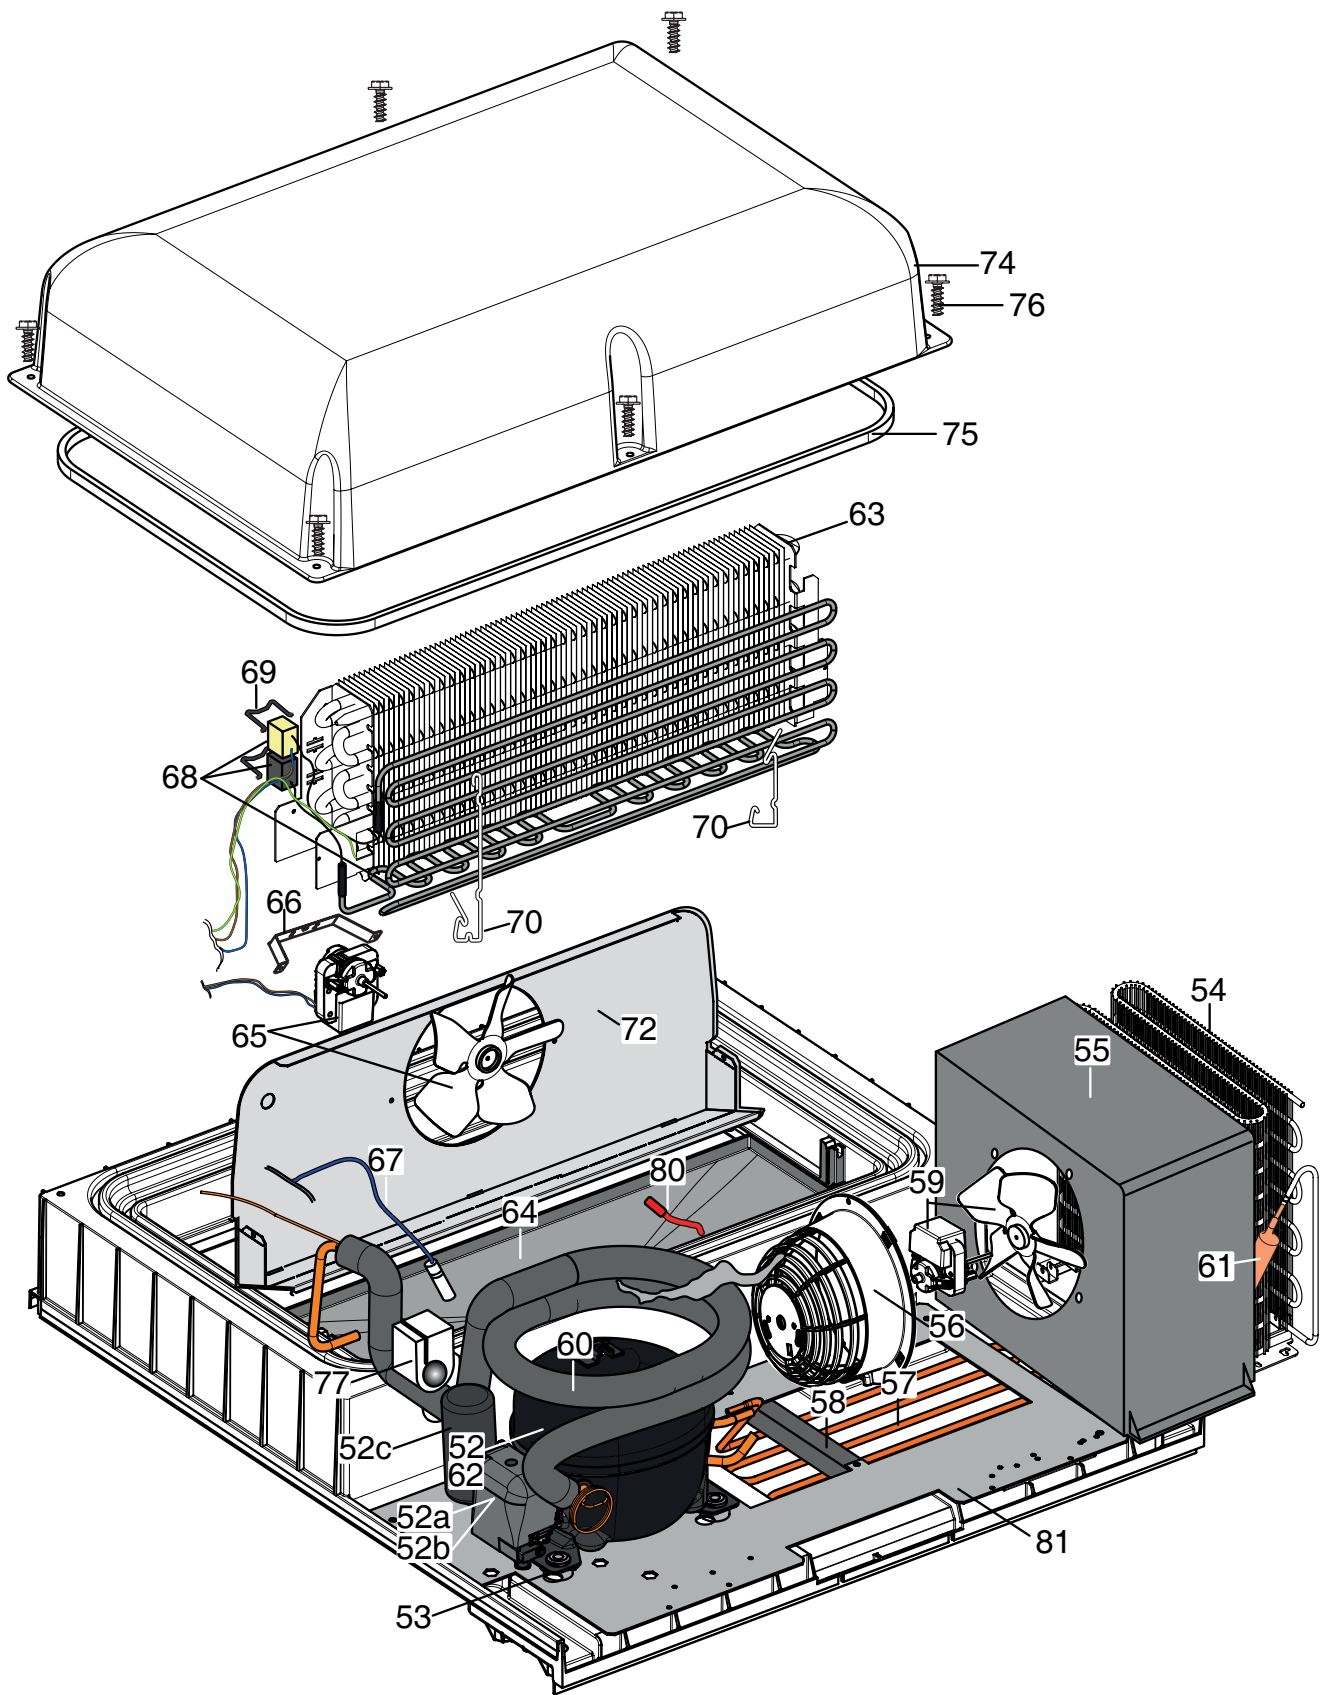

COOLING UNIT ASSEMBLY FROM 38/2021