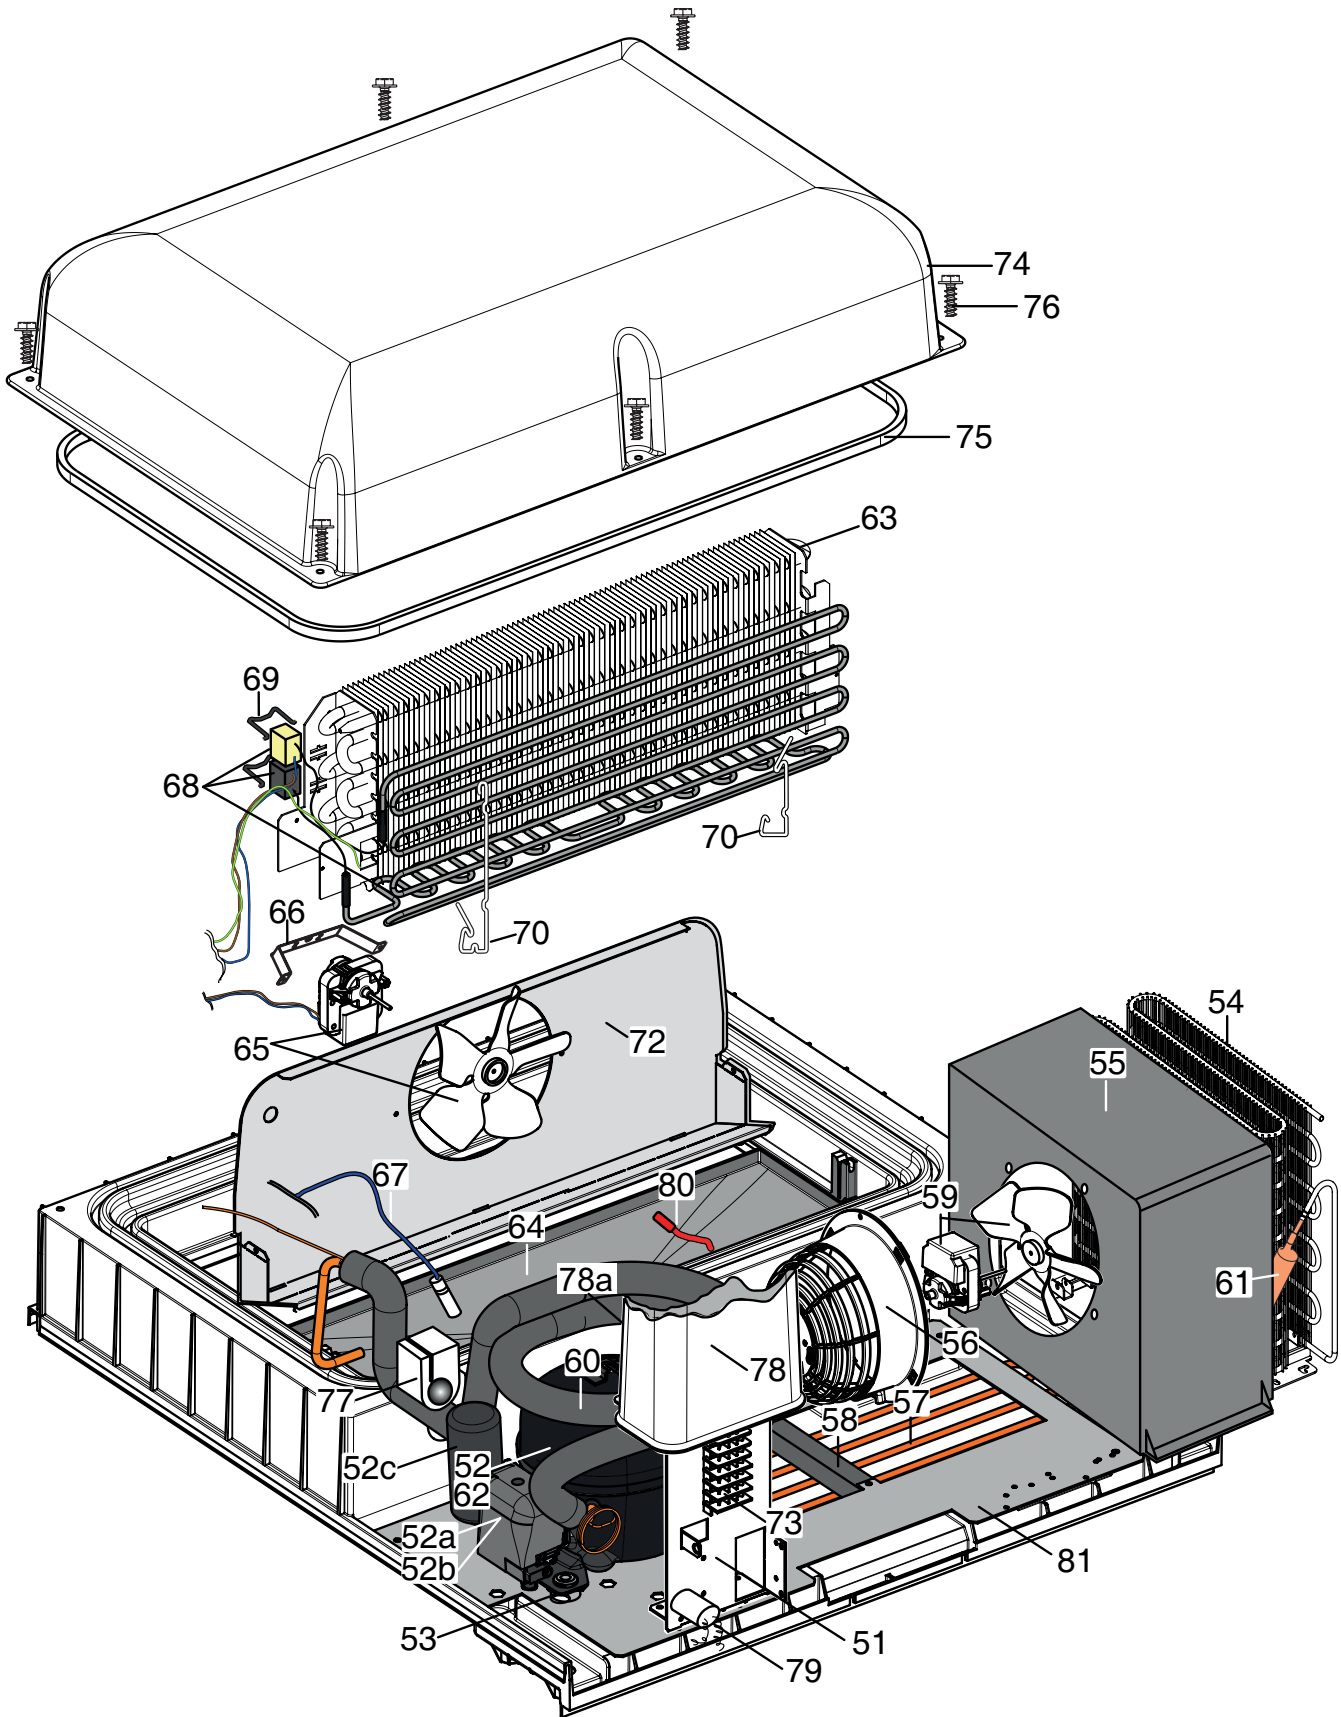

COOLING UNIT ASSEMBLY UP TO 37/2021