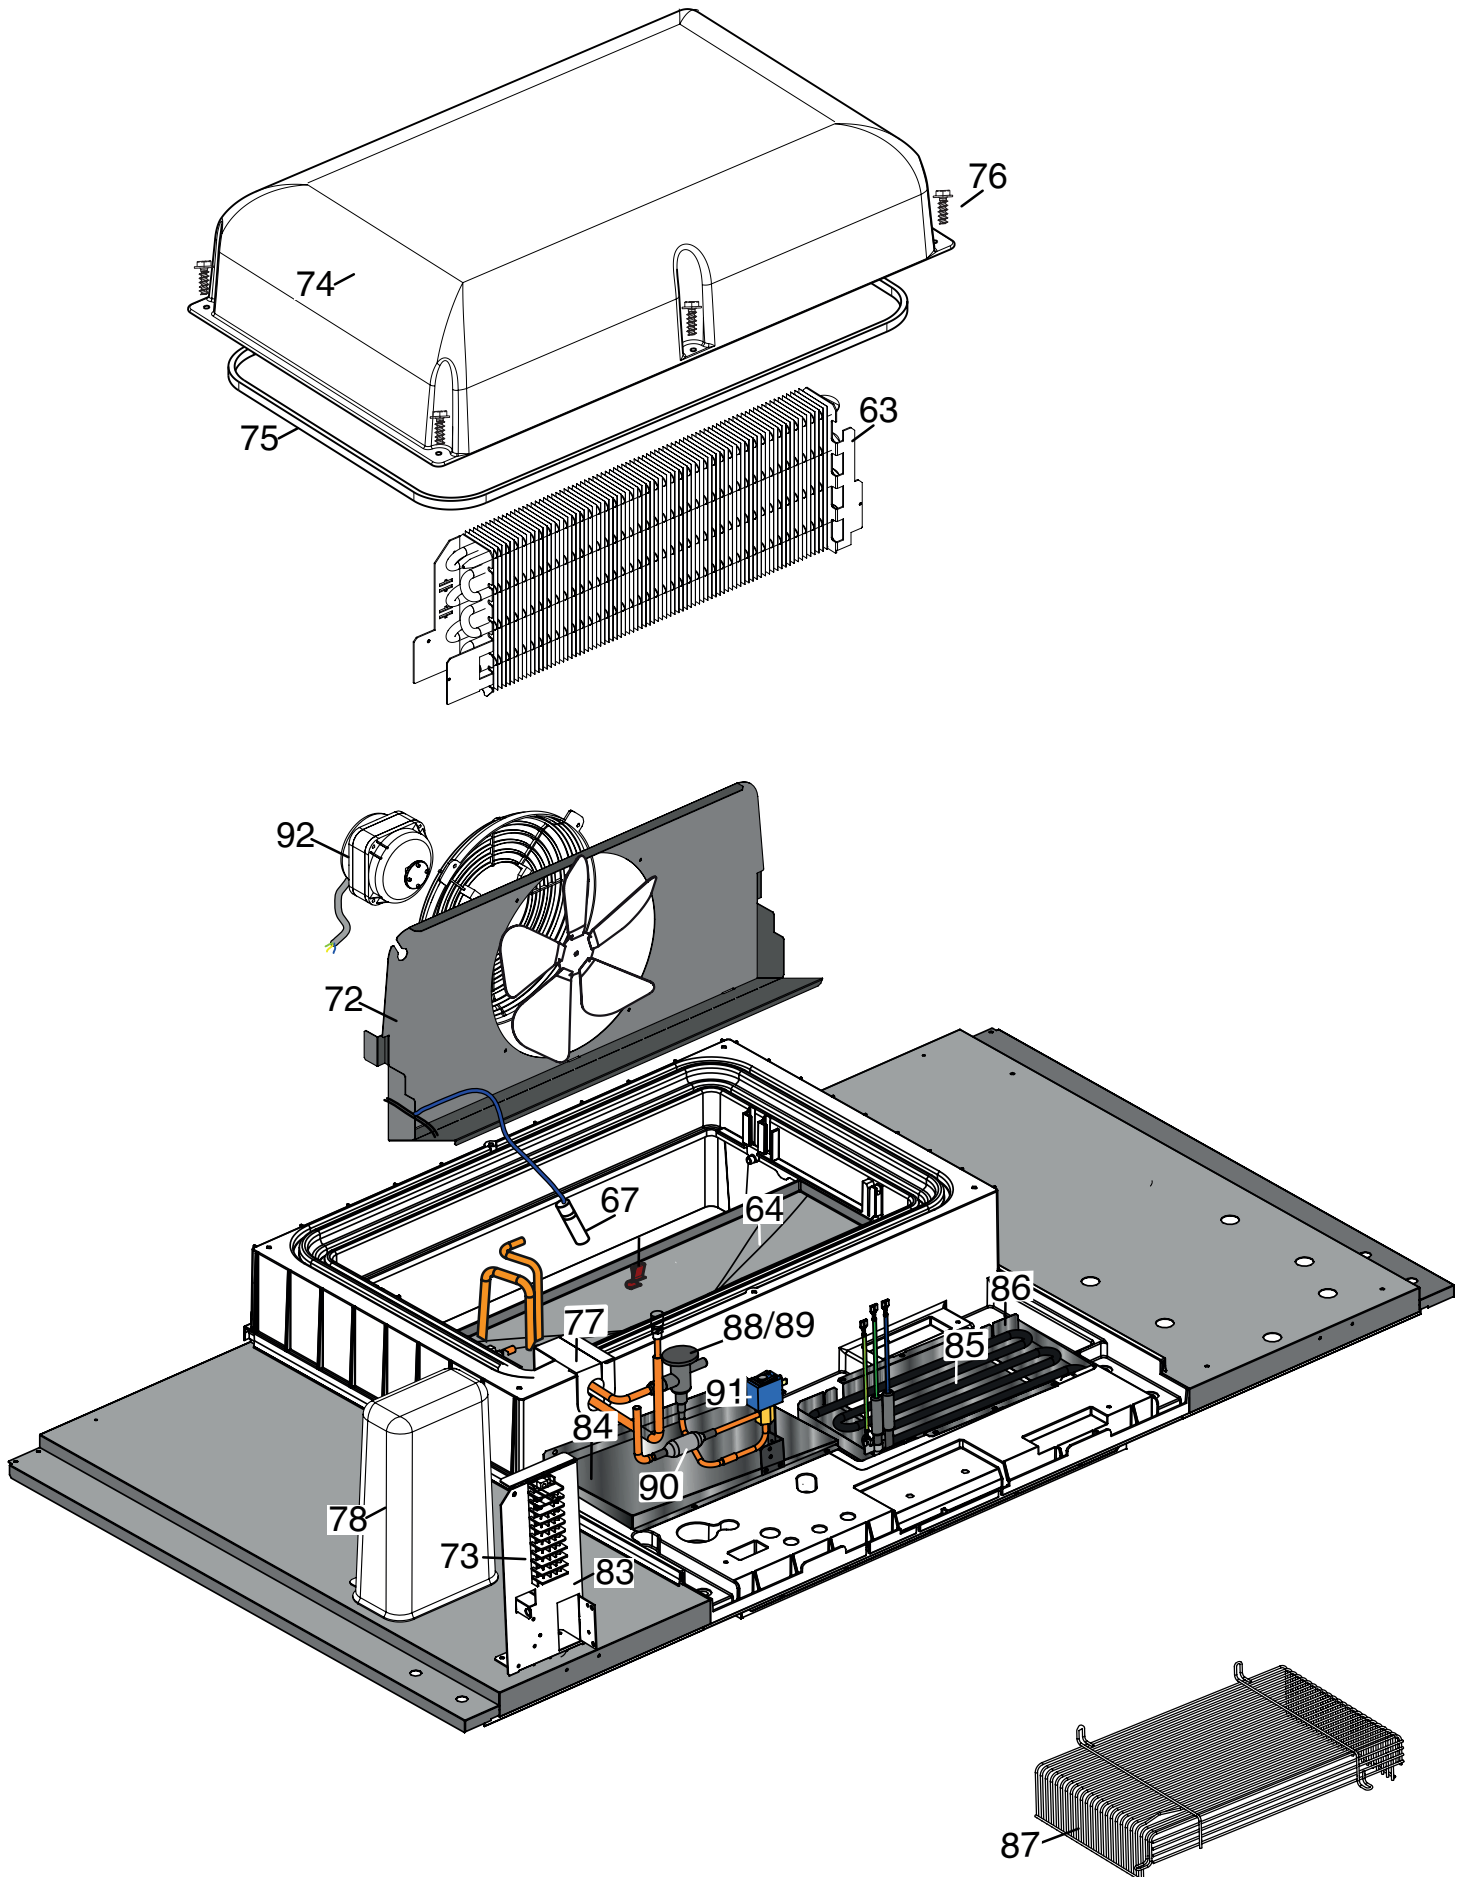

REMOTE COOLING UNIT ASSEMBLY UP TO 37/2021